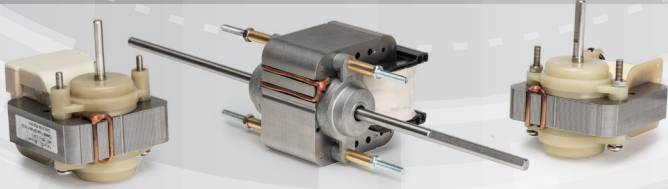

## C Frame shaded pole

- 2 Pole single or double shaft
- Power output from 1W to 40W
- Various mounting options
- Custom designs available

## Evaporative Cooler Pumps

- Superior corrosion resistance – 303 Stainless Steel
- 4 sizes available
- Designed for Australian conditions
- Filter basket available
- Auto reset overload protection

## B56 Frame rolled body PSC, CSCR, 3Ph

- General purpose, flex & plug, IP55
- Grain feeder, IP55, flex & plug
- TEAO fan motors, IP55
- Overload protection

## Pool motors – BLDC & PSC

- 3 speed programmable high efficiency
- 0.55kW to 2.2kW output available
- IP55, flex & plug
- Various flange & shaft options